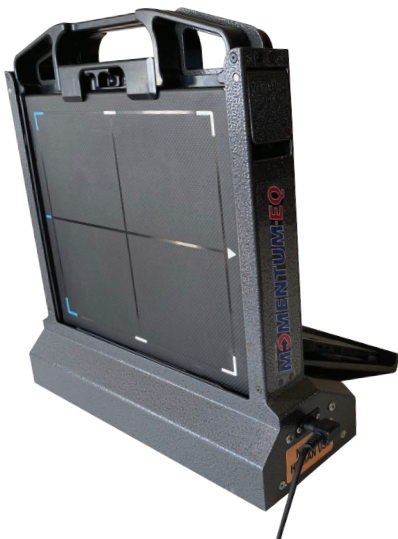

MOMENTUM PORTABLE
EQUINE
SOLUTIONS

Revolutionary Imaging Systems

2020imaging.net/equine

Momentum EQ All In One Portable Solution

Lightweight Design Under 18 lbs

Counterbalance for stability

Ergonomic Panel and Tablet Holders

Allows for easy handling

Custom Tablet Enclosure

All in one charging

Requires one power cable

Rugged Lightweight Aluminum Design

Scratch Resistant Finish

10x12 Premium DR Panel

Lightest panel & holder at 4lbs	Integrated Cable Management
Scintillator: Csl (Cesium)	Battery Life: > 150 images/4hrs
100 micron 4 lp/mm	Rapid Charge enabled
16-bit AD Conversion	Warranty: 3 years
Cassette sized	7 year lithium-ion capacitor