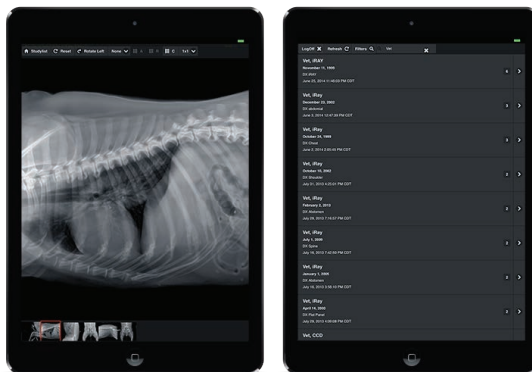

Veterinary Specific Software

ACQUISITION INTERFACE

- Under 6 second ⌚ Processing
- Background Submission
- Preset X-ray Exams
- Animal Specific
- Anatomical Program (APR)
- Fully Customizable
- Advanced Image Processing
- Image Adjustment Tools
- Touchscreen Enabled
- User Friendly Interface

Multi-funzion Studylist

- PM Software Integration*
- Burn/Import CDs
- Custom Search/Query
- Customized User Settings

Advanced Viewer

- Vertebral Heart Score Tool incl.
- Fast, User Friendly Interface
- Image Fine Tuning
- Exam Room Viewing

MOBILE VIEWING WITH M-OPAL¹

iPad®, iPhone®, Android™, Blackberry®, any mobile or smart device!

- Lightweight & Fast
- Patient List & Viewer
- Simple Annotations Enabled
- Tap, Drag, and Pinch
- Patient Filter & Search