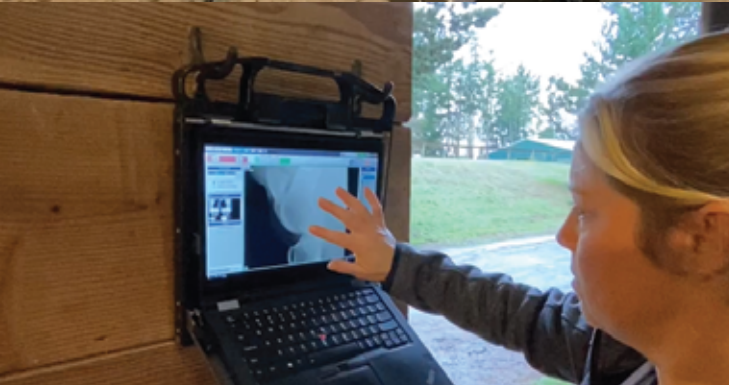

Advanced · Superior · Efficient · Reliable · Affordable

2020imaging.net/mixed-animal