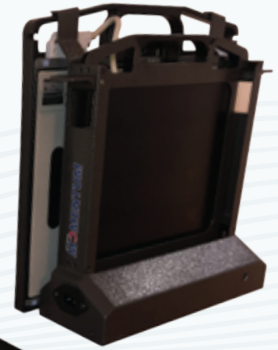

MOMENTUM PORTABLE
MIXED ANIMAL
SOLUTIONS

Revolutionary Imaging Systems

2020imaging.net/mixed-animal

Momentum MA All In One Portable Solution

Lightweight Design Under 18 lbs

Counterbalance for stability

Ergonomic Panel and Tablet Holders

Allows for easy handling

Custom Tablet Enclosure

All in one charging

Requires one power cable

Rugged Lightweight Aluminum Design

Scratch Resistant Finish

14x17 Premium DR Panel

Lightest panel & holder at 7.5lbs	Integrated Cable Management
Scintillator: Csl (Cesium)	Battery Life: > 150 images/4hrs
100 micron 4 lp/mm	Rapid Charge enabled
16-bit AD Conversion	Warranty: 3 years
Cassette sized	7 year lithium-ion capacitor