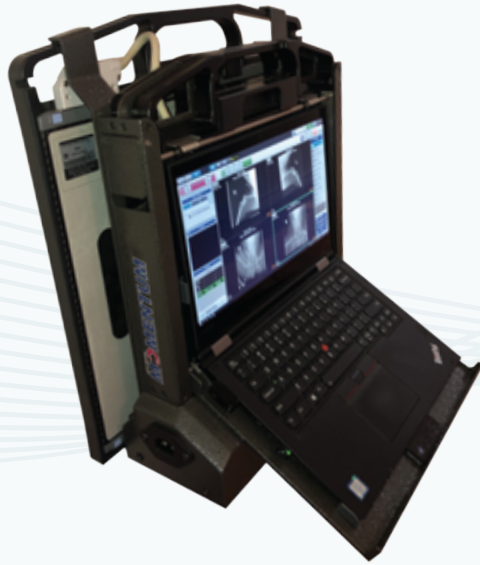

MOMENTUM PORTABLE
MIXED ANIMAL
SOLUTIONS

Revolutionary Imaging Systems

2020imaging.net/mixed-animal

Momentum MA All In One Portable Solution

Lightweight Design Under 18 lbs

Counterbalance for stability

Ergonomic Panel and Tablet Holders

Allows for easy handling

Custom Tablet Enclosure

All in one charging

Requires one power cable

Rugged Lightweight Aluminum Design

Scratch Resistant Finish

14x17 Premium DR Panel

Lightest panel & holder at 7.5lbs	Integrated Cable Management
Scintillator: Csl (Cesium)	Battery Life: > 150 images/4hrs
100 micron 4 lp/mm	Rapid Charge enabled
16-bit AD Conversion	Warranty: 3 years
Cassette sized	7 year lithium-ion capacitor

Veterinary Specific Software

- All-in-One Software Solution
- User-friendly Interface
- Clinical Review
- Automated Image Processing
- Equine Specific Protocols
- DR Console
- Image Storage
- Produces an optimized image

Advanced · Superior · Efficient · Reliable · Affordable

2020imaging.net/mixed-animal